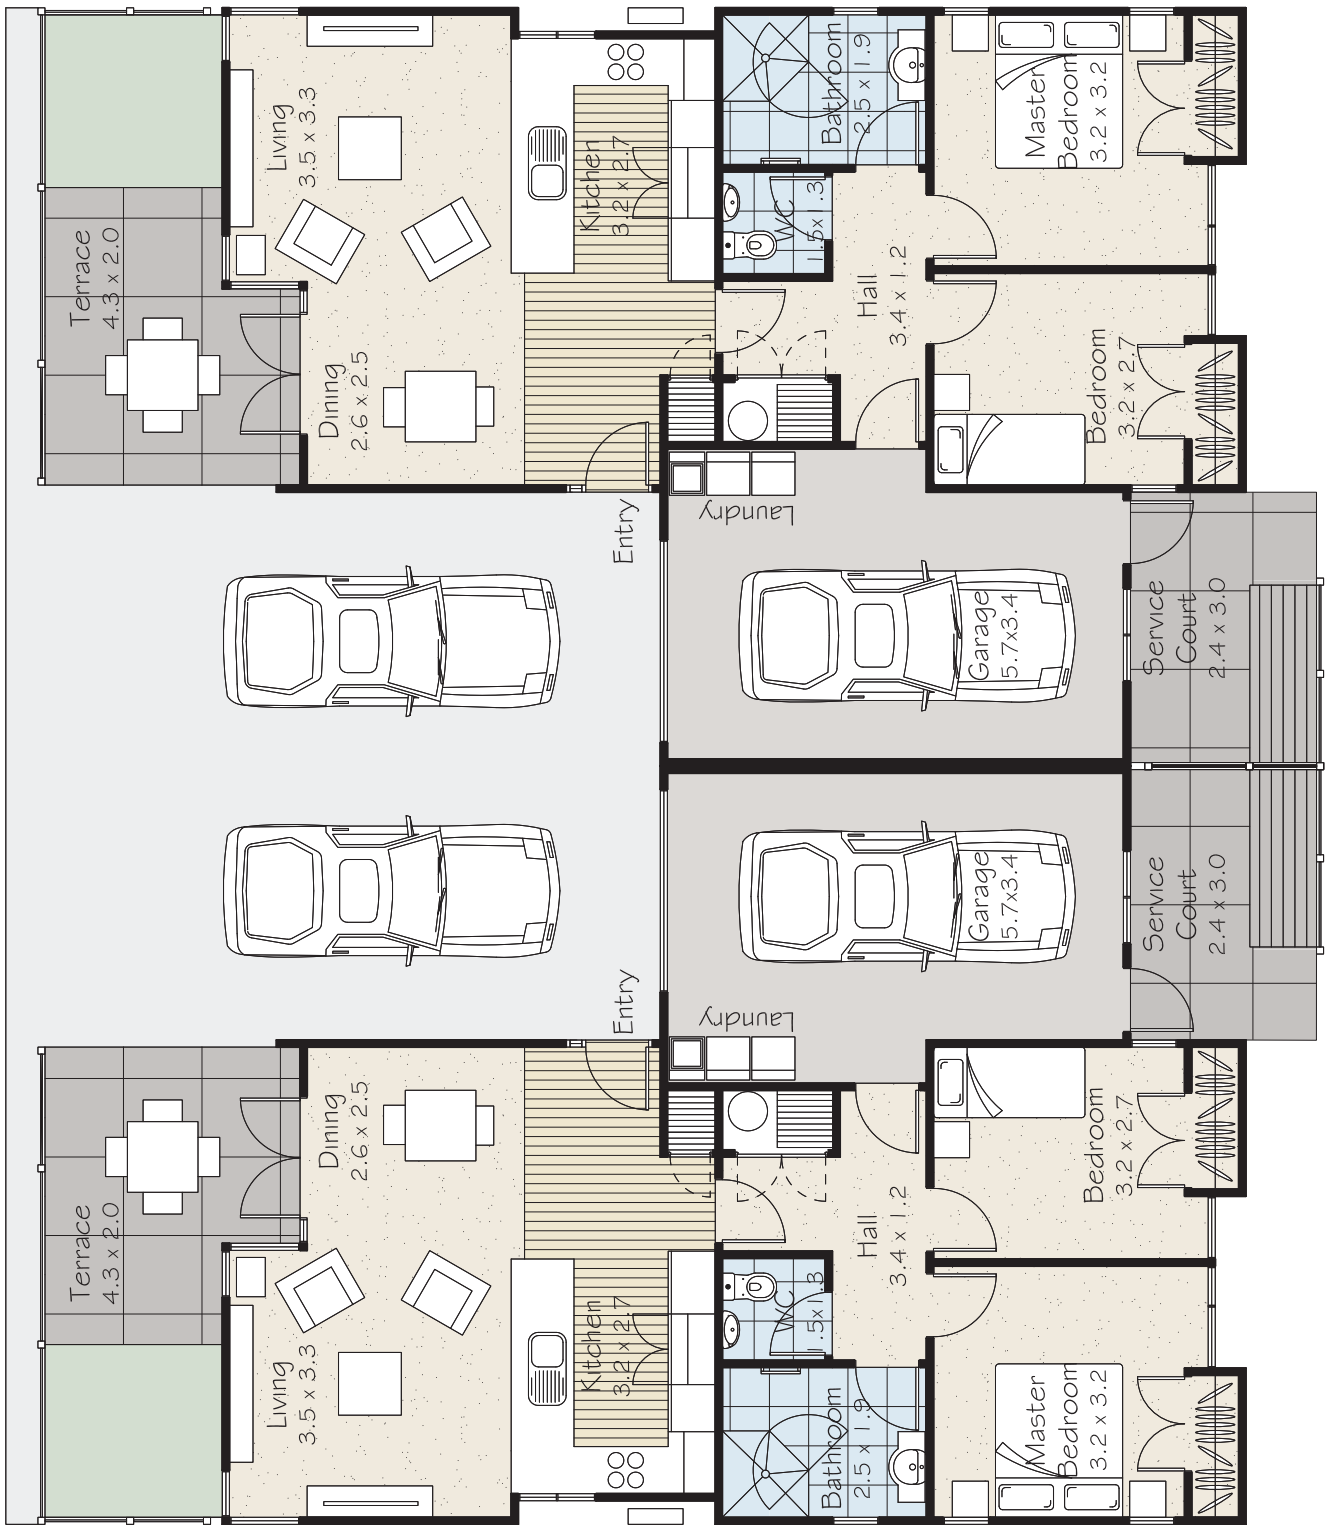

# ORARI VILLA

**TWO BEDROOM UNIT (DUPLEX) 96m<sup>2</sup>**

Automatic garage door with remotes  
Bathroom extractor fan and heater  
Clothesline  
Dishwasher - Fisher & Paykel single drawer  
Drapes and blinds  
Emergency call and smoke detector  
Flooring - vinyl and carpet  
Front door viewer and door bell  
Garage - single  
Heat pump  
Heated towel rail  
Inactivity/security detector

Landscaping and planted gardens  
Level entry shower with glass enclosure + vinyl floor  
Laundry tub  
Phone connections in all bedrooms and living area  
Rangehood  
Security stays  
Separate audible smoke detector in hall  
Shower slide and mixer  
Storage cupboard with shelves  
TV connections in all bedrooms and living area  
Vanity with mirror  
Wall oven and ceramic cooktop  
Wardrobe shelf with clothes rail

# ORARI VILLA

TWO BEDROOM UNIT (DUPLEX) 96m<sup>2</sup>